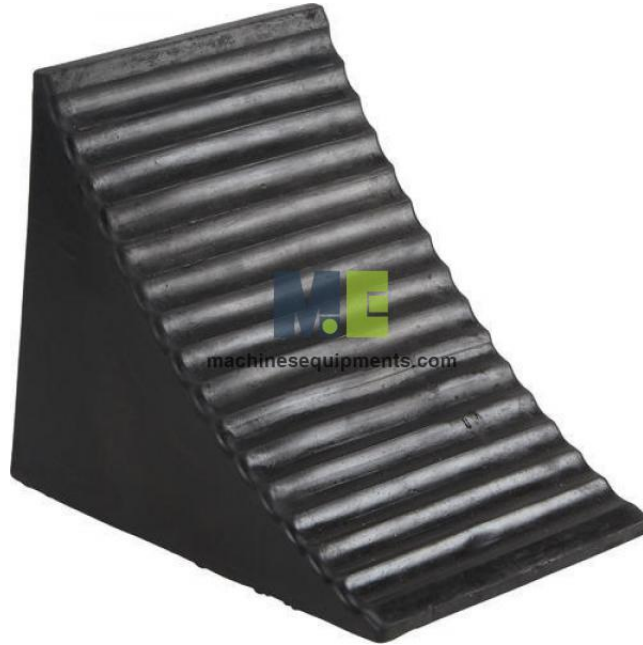

Product Name :
Traffic Wheel Chock

Product Code :
MACHEQ-T-M6801006

Description :

Traffic Wheel Chock

Technical Specification :

- Size: 240*165*195 mm
- Weight: 5kg
- Material: Rubber